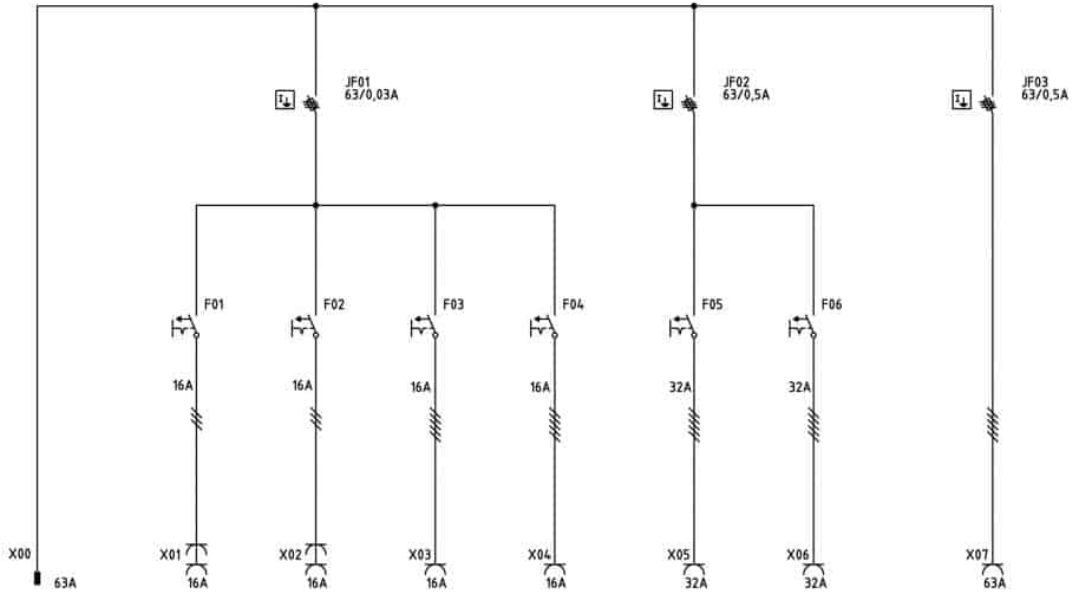

SUBCABINET 63 A

Lightweight and compact size cabinet that either stands on its own or can be hung on a wall. Easy to lift from its carrying handle and light (11 kg) to carry. The cabinet has self-closing, lockable safety covers. The solid frame of the cabinet is made of powder-coated and corrosion-resistant 2 mm aluminum and withstands heavy use on construction sites.

SKU: S19168

TECHNICAL ATTRIBUTES

Nominal Current	63 A	Weight	11 kg
Nominal voltage	400 V (50 Hz)	Measurements (H x W x L)	543 x 466 x 273 mm
Socket outlets	4 x 16A (230V), 2 x 16A, 2 x 32A, 1 x 63A	Enclosure class	IP44
RCD	30 mA ja 300 mA	Model	U63-4221-12 FI
Oikosulkukestavyys	Icf = 17 kA	Ordering number	S19168
		Approvals	CE

DIAGRAM IMAGES

OTHER PRODUCT IMAGES