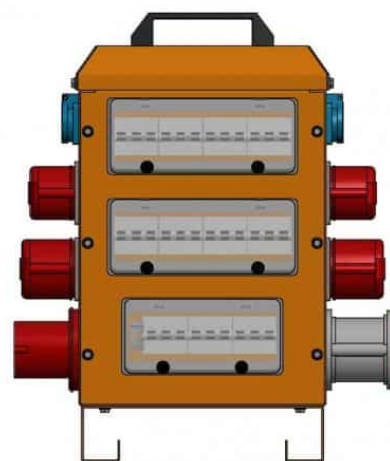

SUBCABINET 63 A

Lightweight and compact size cabinet that either stands on its own or can be hung on a wall. Easy to lift from its carrying handle and light (11 kg) to carry. The cabinet has self-closing, lockable safety covers. The solid frame of the cabinet is made of powder-coated and corrosion-resistant 2 mm aluminum and withstands heavy use on construction sites.

SKU: S19168

TECHNICAL ATTRIBUTES

| | | | |
|---------------------------|---|---------------------------------|--------------------|
| Nominal Current | 63 A | Weight | 11 kg |
| Nominal voltage | 400 V (50 Hz) | Measurements (H x W x L) | 543 x 466 x 273 mm |
| Socket outlets | 4 x 16A (230V), 2 x 16A, 2 x 32A, 1 x 63A | Enclosure class | IP44 |
| RCD | 30 mA ja 300 mA | Model | U63-4221-12 FI |
| Oikosulkukestavyys | Icf = 17 kA | Ordering number | S19168 |
| | | Approvals | CE |