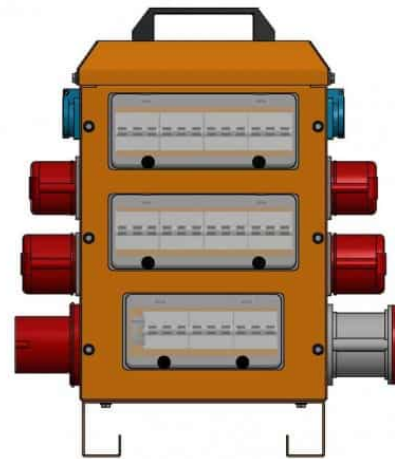

SUBCABINET 63 A

Lightweight and compact size cabinet that either stands on its own or can be hung on a wall. Easy to lift from its carrying handle and light (11 kg) to carry. The cabinet has self-closing, lockable safety covers. The solid frame of the cabinet is made of powder-coated and corrosion-resistant 2 mm aluminum and withstands heavy use on construction sites.

SKU: S19168

TECHNICAL ATTRIBUTES

Nominal Current	63 A	Weight	11 kg
Nominal voltage	400 V (50 Hz)	Measurements (H x W x L)	543 x 466 x 273 mm
Socket outlets	4 x 16A (230V), 2 x 16A, 2 x 32A, 1 x 63A	Enclosure class	IP44
RCD	30 mA ja 300 mA	Model	U63-4221-12 FI
Oikosulkukestavyys	Icf = 17 kA	Ordering number	S19168
		Approvals	CE