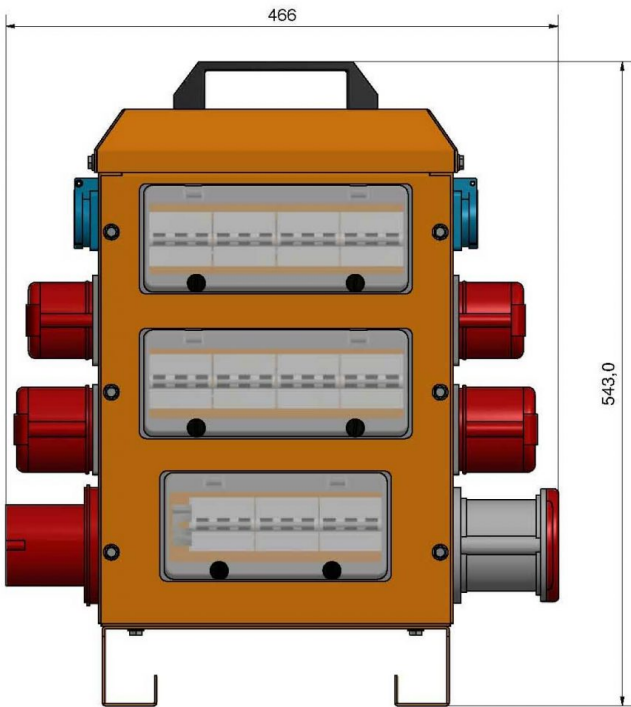

DIAGRAM IMAGES