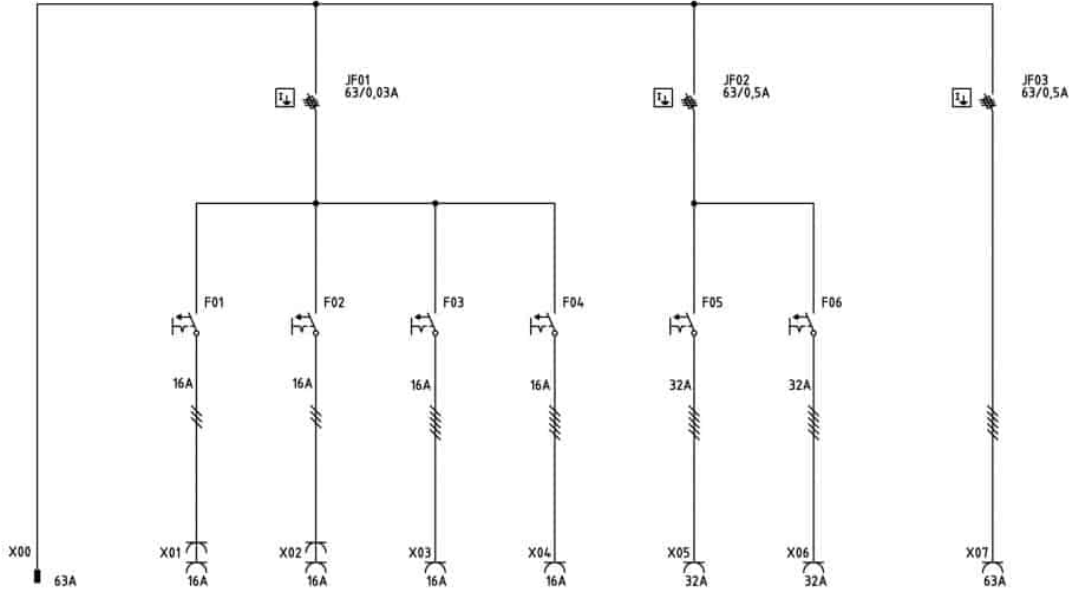

DIAGRAM IMAGES