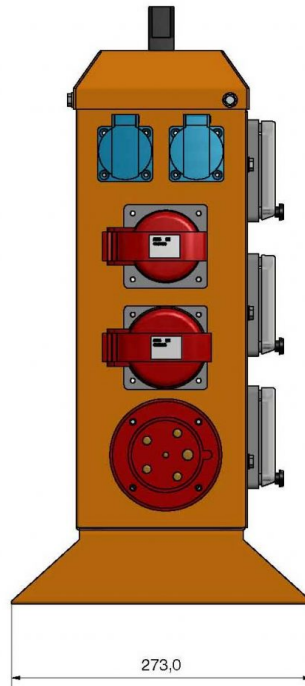

DIAGRAM IMAGES