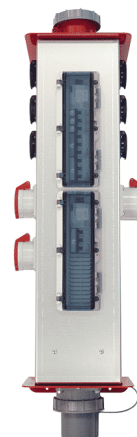

## POWER DISTRIBUTOR 63A IMKK-HUB

Designed together with Europe's leading construction companies, a durable, compact, multi-threadable multi-purpose power distributor made for construction sites. Also available with an optional built-in electronic transformer, for 48V WorkLite luminaires. Easily attached to a wall using existing fixing flanges. Also available with an optional "sprinkler" fasteners for attaching the distributor for example to vacuum cleaner pipe.

SKU: 5000332

### TECHNICAL ATTRIBUTES

<b>Nominal Current</b>	63A	<b>Weight</b>	12 kg
<b>Nominal voltage</b>	400V	<b>Dimensions (W x D x H)</b>	30cm x 32cm x 95cm
<b>Socket outlets</b>	6 x 16A/230V, 2 x 16A, 1 x 32A, 1 x 63A	<b>Enclosure class</b>	IP44
<b>RCD</b>	30mA / 300 mA	<b>Model</b>	63A IMKK-HUB
		<b>Approvals</b>	CE