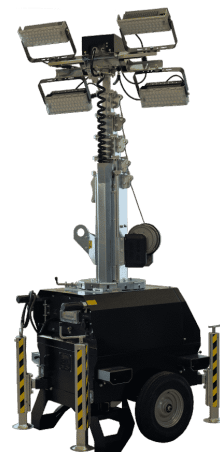

## LIGHT MAST ON WHEELS 7M

Sturdy and easy to move on site 7m light mast with wheels and chaining option. There are two sets of 4 luminaires with different wattages to choose from: 4 x 120W or 4 x 240W. The luminaires are selected according to the intended use and can be replaced later.

SKU: 6000995/120 - 6000995/240

### TECHNICAL ATTRIBUTES

<b>Length opened</b>	2,3 - 7 m	<b>Light output</b>	78 000 lm (4x120W LED) 152 000 lm (4x240W LED)
<b>Number of lights</b>	4 st	<b>Dimensions closed</b>	120x80x210cm
<b>Illuminated area</b>	2800 - 3500 m <sup>2</sup>	<b>Dimensions open</b>	180x140x700cm
<b>Output</b>	230V Shuko 16A	<b>Weight</b>	316 kg
		<b>Max. wind speed</b>	110 km/h