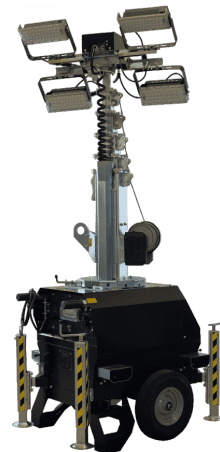

LIGHT MAST ON WHEELS 7M

Sturdy and easy to move on site 7m light mast with wheels and chaining option. There are two sets of 4 luminaires with different wattages to choose from: 4 x 120W or 4 x 240W. The luminaires are selected according to the intended use and can be replaced later.

SKU: 6000995/120 - 6000995/240

TECHNICAL ATTRIBUTES

Length opened	2,3 - 7 m	Light output	78 000 lm (4x120W LED) 152 000 lm (4x240W LED)
Number of lights	4 st	Dimensions closed	120x80x210cm
Illuminated area	2800 - 3500 m ²	Dimensions open	180x140x700cm
Output	230V Shuko 16A	Weight	316 kg
		Max. wind speed	110 km/h