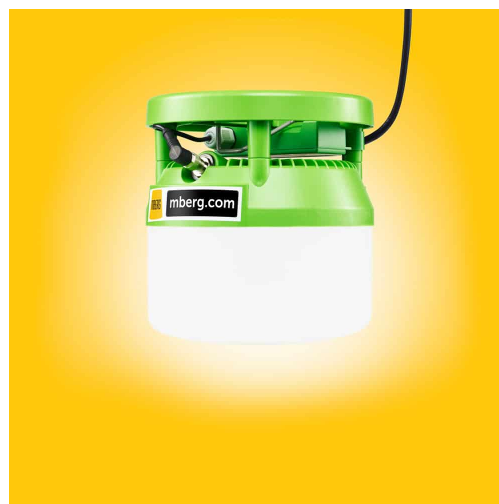

## MBERG 2.0 48V SAFETY LIGHT

Light MBerg work light with battery backup. Normally it works like any MBerg light but during power failure it switched automatically to battery operation. Lights for 30 min with battery and after that switched off automatically to save battery. There is another 30 min left in the battery so there is never complete black out at the site. Battery box is located under the handle so it is easy to replace the battery without opening the whole light fixture. On the battery box there are signal lights that show if the battery is charging, in use, ok or not ok. There is a off-switch on the battery box.

Battery is covered with heating film so it can be charged even in freezing temperatures. Flicker free light. Made in Finland.

SKU: 21301017

### TECHNICAL ATTRIBUTES

<b>Voltage</b>	48 V AC/DC	<b>IP-rating</b>	IP44
<b>Power</b>	21 W	<b>Cable</b>	1,5m 2×1,5mm <sup>2</sup>
<b>Light source</b>	LED-modul	<b>Charging time</b>	12 h
<b>Color temperature</b>	5000 K	<b>Operating time with battery</b>	40 min + 30 min
<b>Weight</b>	0,8 kg	<b>Warranty (years)</b>	2 years