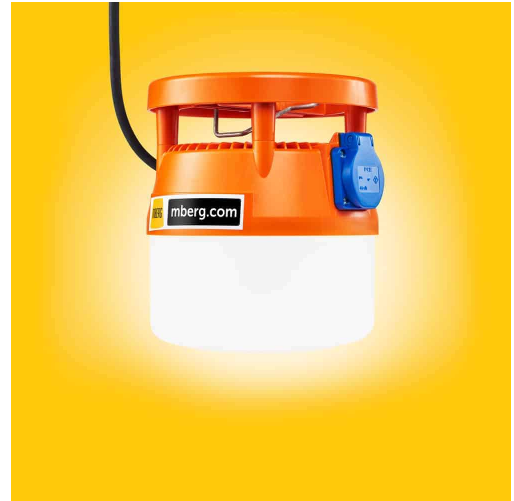

## MBERG® 2.0 230V LED WORK LIGHT

Very robust work light for hard use at construction sites. Light-weight MBerg has socket and 6m connection cable for daisy chaining lights. The heart of MBerg light is LED module that is of our own design. All of the components on the module are very light and small and therefore even hard impact won't make them tear off or break.

There is a good hook on the light from which it is easy to hang. You can also fasten the light from the holes in the handle. Stock colors are orange and blue but you can also get MBerg lights with your company's own colors.

### TECHNICAL ATTRIBUTES

<b>Voltage</b>	230V 50/60Hz	<b>Connection cable length</b>	6 m
<b>Power</b>	24W	<b>Weight</b>	1,7 kg
<b>Light source</b>	LED module	<b>IP-rating</b>	IP54
<b>Light output</b>	2450 lm	<b>Dimensions L x W x H [mm]</b>	22 cm x 21 cm x 21 cm
<b>Light output</b>	5000 K	<b>Warranty (years)</b>	2 Jahre
<b>Connecting cable</b>	3 x 1,5 mm <sup>2</sup> H07RN-F	<b>Service life</b>	50 000 h