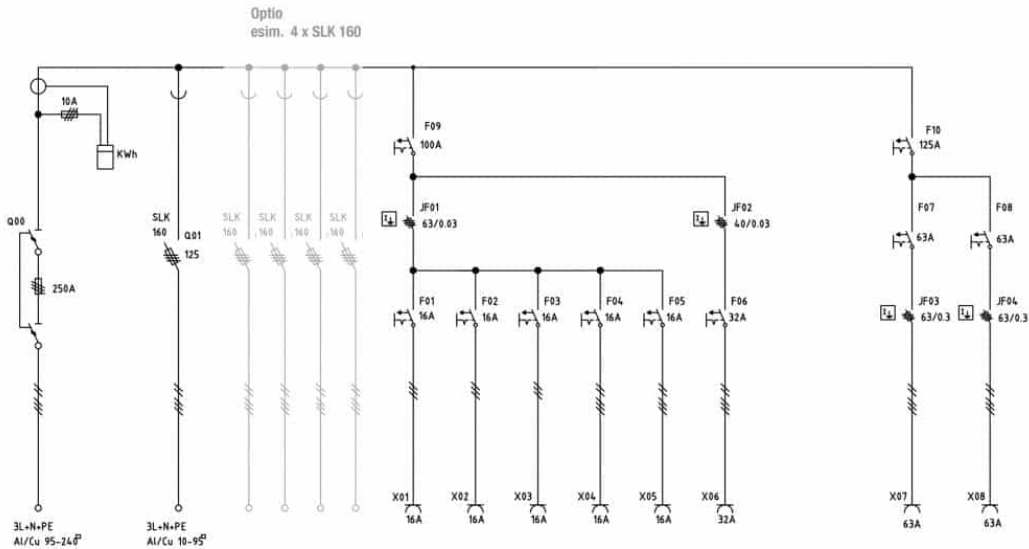

TEMPORARY POWER SUPPLY CABINET WITH METER 250 A “LITTLE BROTHER”

A small and affordable cabinet that is also suitable for tighter spaces. The doors are only on one side of the cabinet i.e. the input and outputs are on the same side of the cabinet. Thanks to the modular design, the cable outputs can be modified according to needs. There are 5 module slots, of which 4 slots are free as standard. The powder-coated and corrosion-resistant aluminum frame has lifting eyes and forklift pockets.

SKU: 19005047

TECHNICAL ATTRIBUTES

Nominal Current	250A	Current transformer	300/5
Nominal voltage	400V 50Hz	Weight	98 kg
Fuse output	1 x SLK 160 (+ 4 vapaata paikkaa)	Measurements (H x W x L)	131 x 137 x 40 cm
Socket outlets	3 x 16A (230V), 2 x 16A, 1 x 32A, 2 x 63A	Enclosure class	IP44
RCD	30 mA ja 300 mA	Model	ZFSF250B-1-3212-22
Short-circuit resistance	Icf = 25 kA	Ordering number	S19685
		Approvals	CE

DIAGRAM IMAGES

ZFSF250B-1-3212-22

OTHER PRODUCT IMAGES