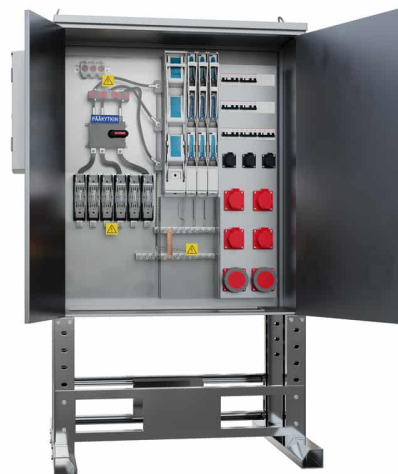

TSR-MHUB MAIN ELECTRIC CENTRAL 400A

Main electric central in a steel frame made in Finland with high quality European components. Designed with professionals for easy connection and use. Moved easily with a pump cart, forklift or crane. All models have an external housing for measurement.

SKU: 5008995

TECHNICAL ATTRIBUTES

Nominal Current	400A	Weight	250 kg
Nominal voltage	400V	Dimensions (H x W x D)	210cm x 140cm x 100cm
Fuse output	2 x SLK 160, 1 x SLK 400	Enclosure	IP44
Socket outlets	3 x 16A (230V), 2 x 16A, 2 x 32A, 2 x 63A	Model	TSR-MHUB 400A
RCD	2 x 30mA / 2 x 300mA	Approvals	CE
Number of circuit breakers	9	STK num.	34 158 08