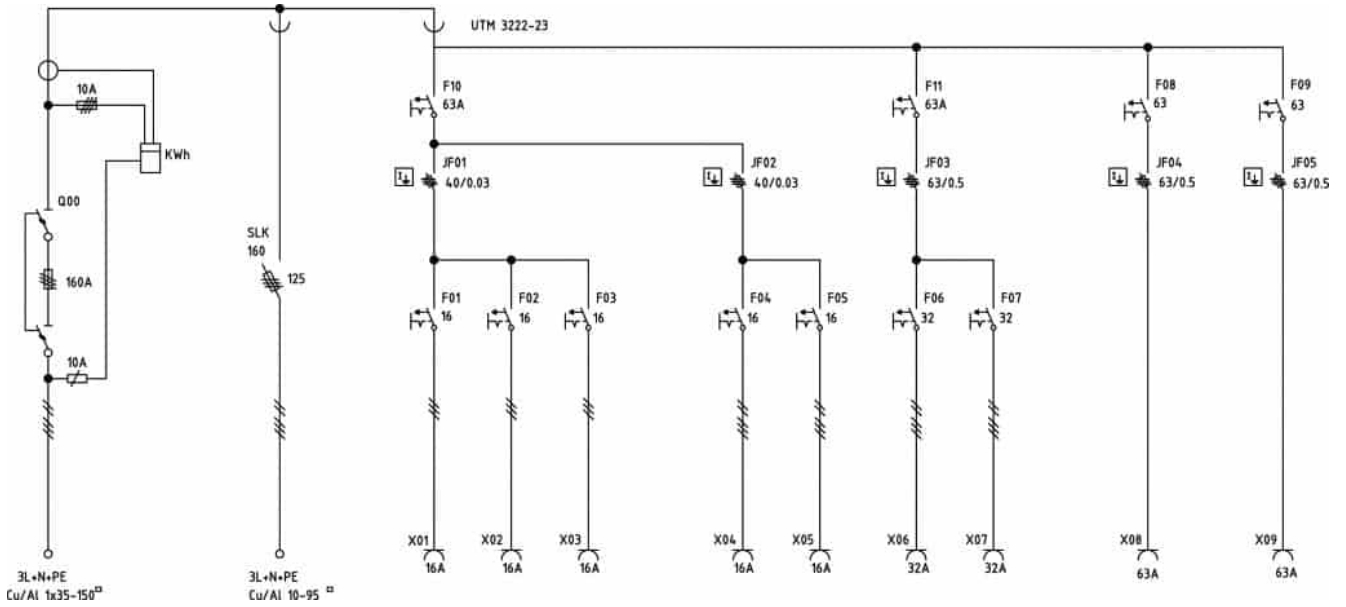

DIAGRAM IMAGES