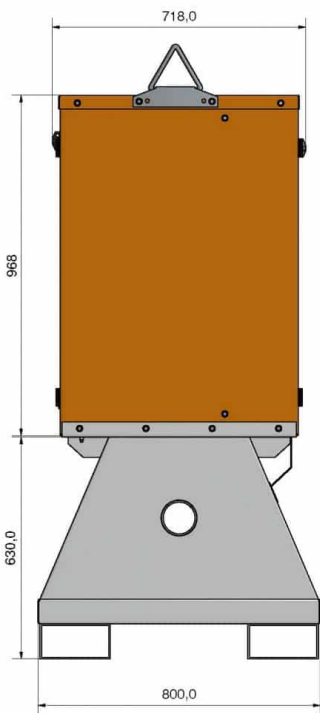

DIAGRAM IMAGES