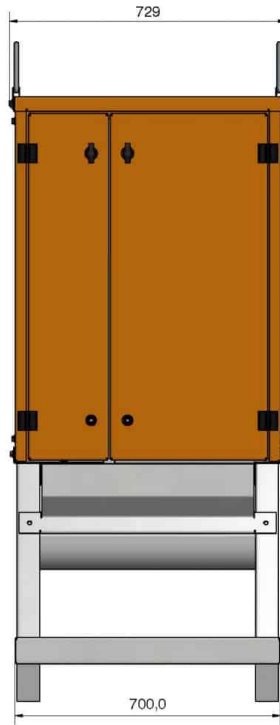

DIAGRAM IMAGES