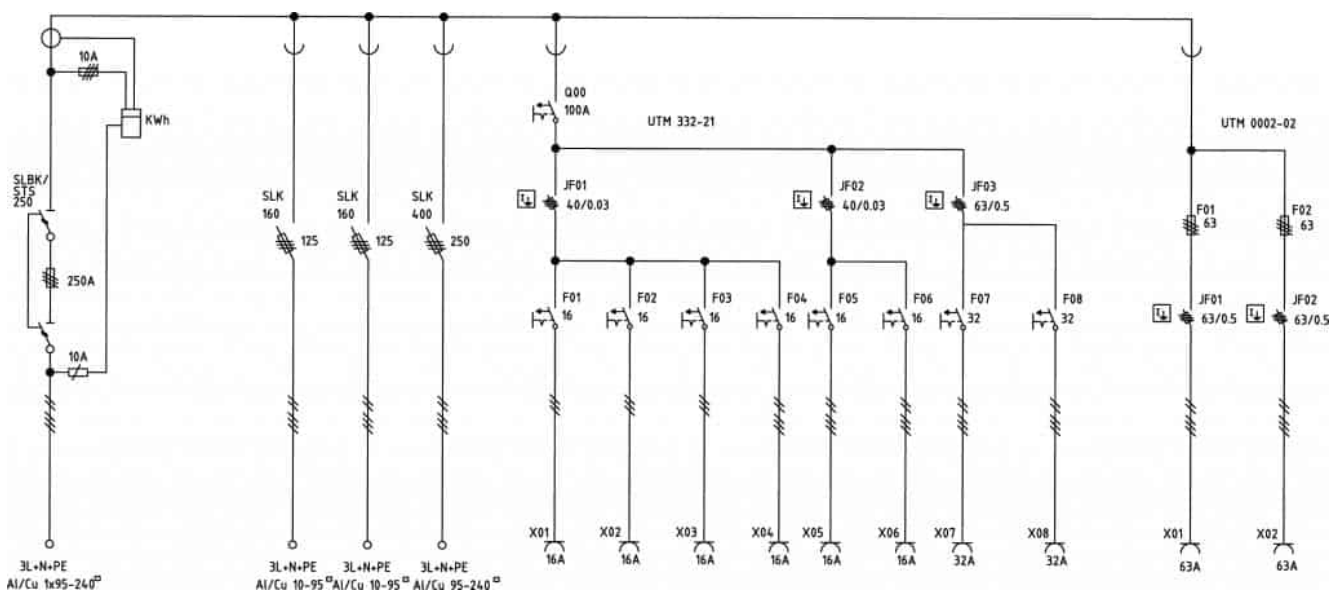

DIAGRAM IMAGES