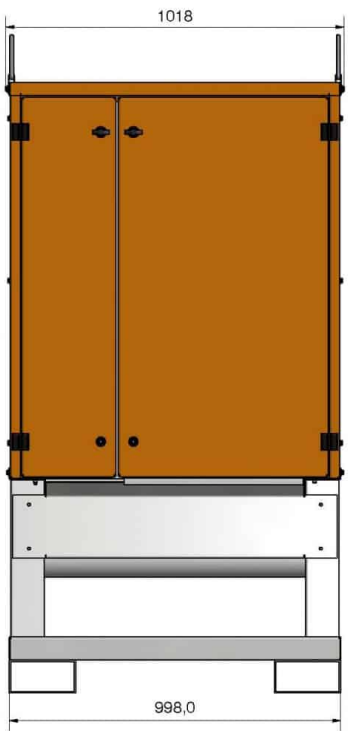

DIAGRAM IMAGES