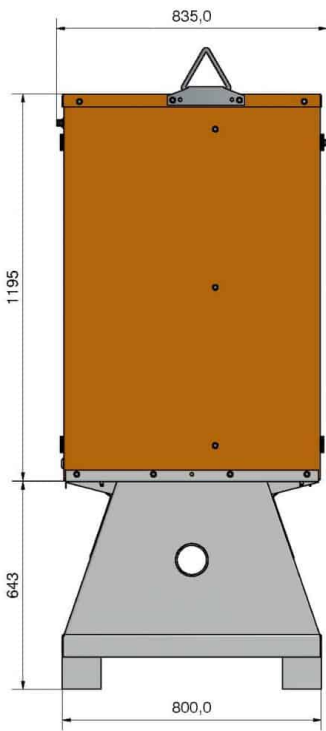

DIAGRAM IMAGES