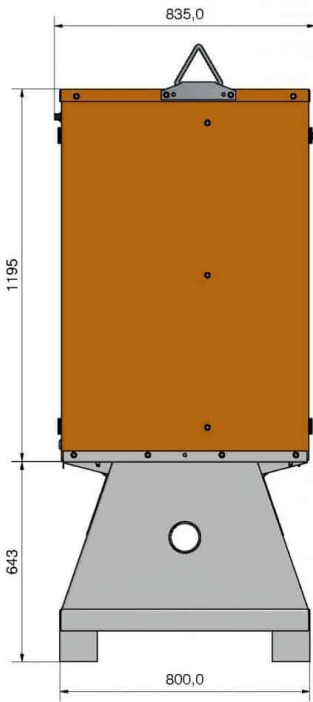

DIAGRAM IMAGES