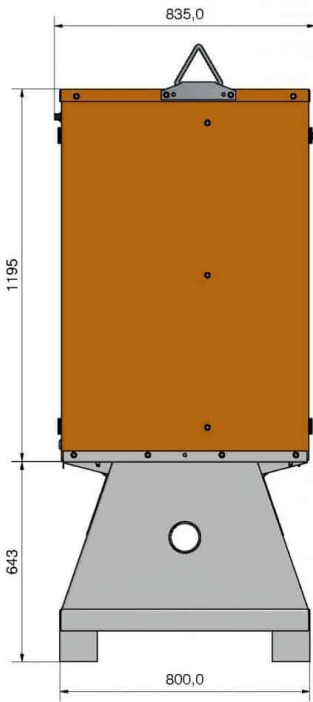

## TEMPORARY POWER SUPPLY CABINET WITH METER 400 A

Modular temporary power supply cabinet with meter for heavy site use. Robust and compact marine aluminum frame, lifting eyes, forklift pockets and lockable doors. Space reserve for kWh meter. 400A rail. Weight 195 kg.

### TECHNICAL ATTRIBUTES

<b>Nominal Current</b>	400 A	<b>RCD</b>	30 mA ja 300 mA
<b>Nominal voltage</b>	400 V 50 Hz	<b>Fault current resistance</b>	I <sub>cf</sub> = 25 kA
<b>Input fuses</b>	NH1 400 A (2 x 250 A)	<b>Current transformer</b>	400/5 0,2S
<b>Size of the input cable</b>	2 x 94-240	<b>Enclosure class</b>	IP44
<b>Kiinteät lähdöt</b>	NH00 125 A ja NH1-2 250 A	<b>Model</b>	ZFSF400/31/3322-23 FI
<b>Fuse output</b>	3 x SLK 160 ja 1 x SLK 400	<b>Ordering number</b>	S19320
<b>Socket outlets</b>	3 x 16A (230V), 3 x 16A, 2 x 32A, 2 x 63A	<b>Approvals</b>	CE