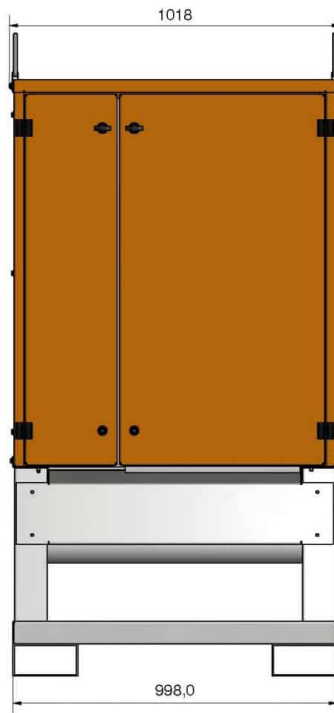

## TEMPORARY POWER SUPPLY CABINET WITH METER 400 A

Modular temporary power supply cabinet with meter for heavy site use. Robust and compact marine aluminum frame, lifting eyes, forklift pockets and lockable doors. Space reserve for kWh meter. 400A rail. Weight 195 kg.

### TECHNICAL ATTRIBUTES

<b>Nominal Current</b>	400 A	<b>RCD</b>	30 mA ja 300 mA
<b>Nominal voltage</b>	400 V 50 Hz	<b>Fault current resistance</b>	I <sub>cf</sub> = 25 kA
<b>Input fuses</b>	NH1 400 A (2 x 250 A)	<b>Current transformer</b>	400/5 0,2S
<b>Size of the input cable</b>	2 x 94-240	<b>Enclosure class</b>	IP44
<b>Kiinteät lähdöt</b>	NH00 125 A ja NH1-2 250 A	<b>Model</b>	ZFSF400/31/3322-23 FI
<b>Fuse output</b>	3 x SLK 160 ja 1 x SLK 400	<b>Ordering number</b>	S19320
<b>Socket outlets</b>	3 x 16A (230V), 3 x 16A, 2 x 32A, 2 x 63A	<b>Approvals</b>	CE