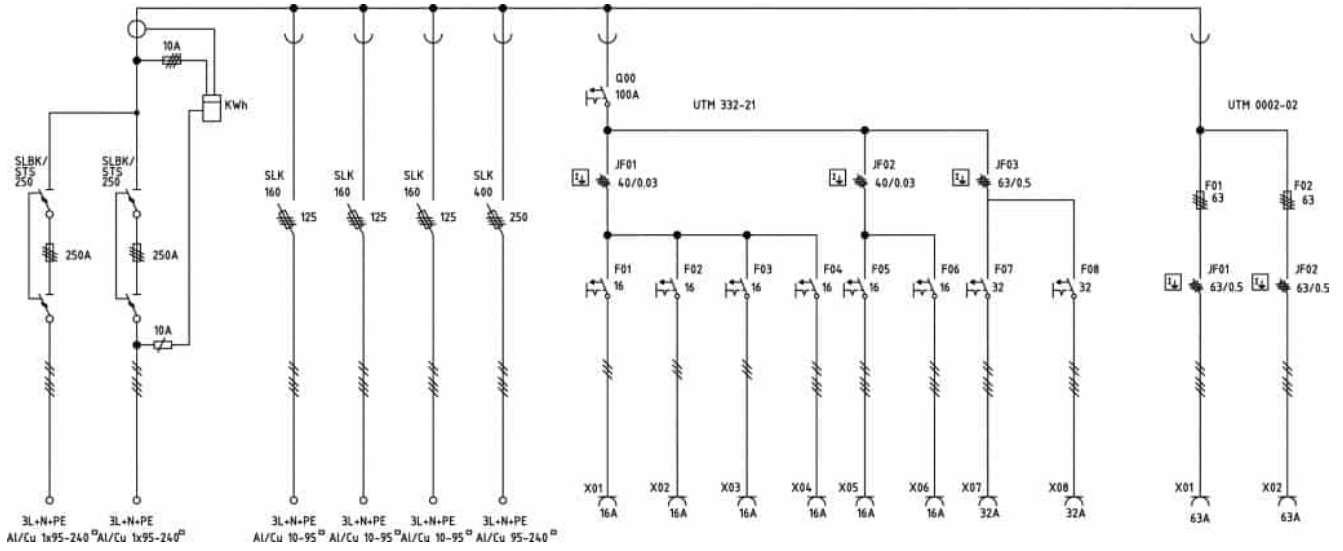

## TEMPORARY POWER SUPPLY CABINET WITH METER 400 A

Modular temporary power supply cabinet with meter for heavy site use. Robust and compact marine aluminum frame, lifting eyes, forklift pockets and lockable doors. Space reserve for kWh meter. 400A rail. Weight 195 kg.

### TECHNICAL ATTRIBUTES

<b>Nominal Current</b>	400 A	<b>RCD</b>	30 mA ja 300 mA
<b>Nominal voltage</b>	400 V 50 Hz	<b>Fault current resistance</b>	I <sub>cf</sub> = 25 kA
<b>Input fuses</b>	NH1 400 A (2 x 250 A)	<b>Current transformer</b>	400/5 0,2S
<b>Size of the input cable</b>	2 x 94-240	<b>Enclosure class</b>	IP44
<b>Kiinteät lähdöt</b>	NH00 125 A ja NH1-2 250 A	<b>Model</b>	ZFSF400/31/3322-23 FI
<b>Fuse output</b>	3 x SLK 160 ja 1 x SLK 400	<b>Ordering number</b>	S19320
<b>Socket outlets</b>	3 x 16A (230V), 3 x 16A, 2 x 32A, 2 x 63A	<b>Approvals</b>	CE