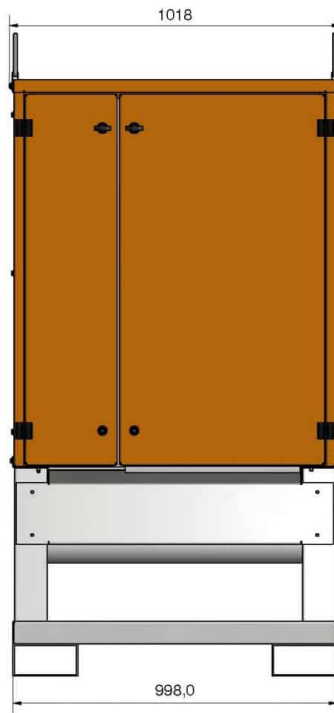

DIAGRAM IMAGES