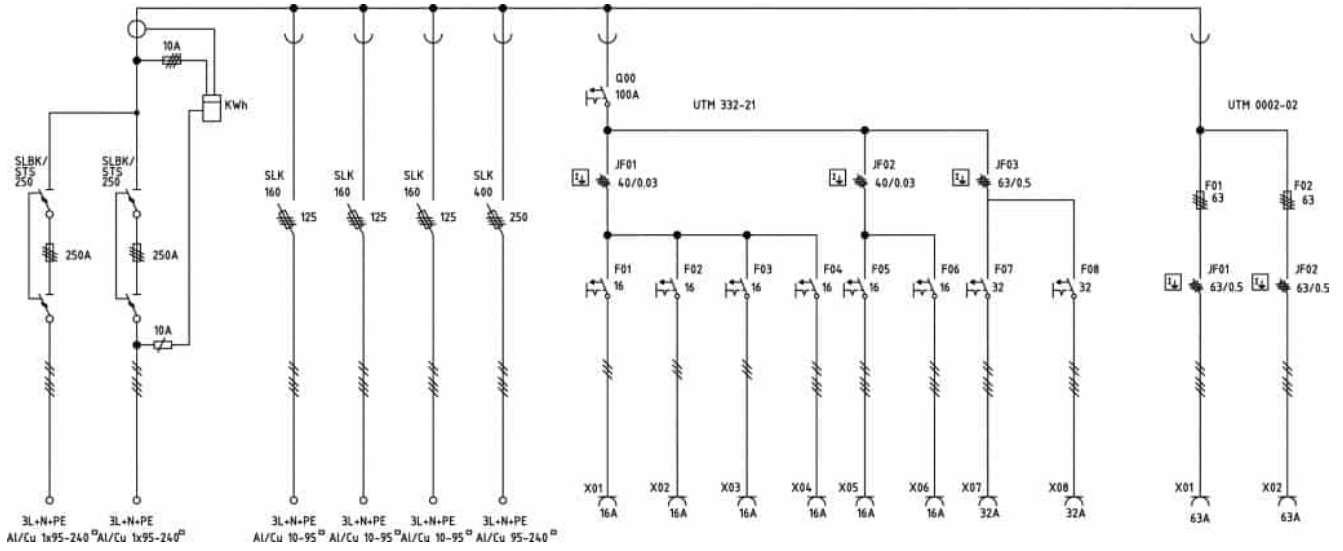

DIAGRAM IMAGES