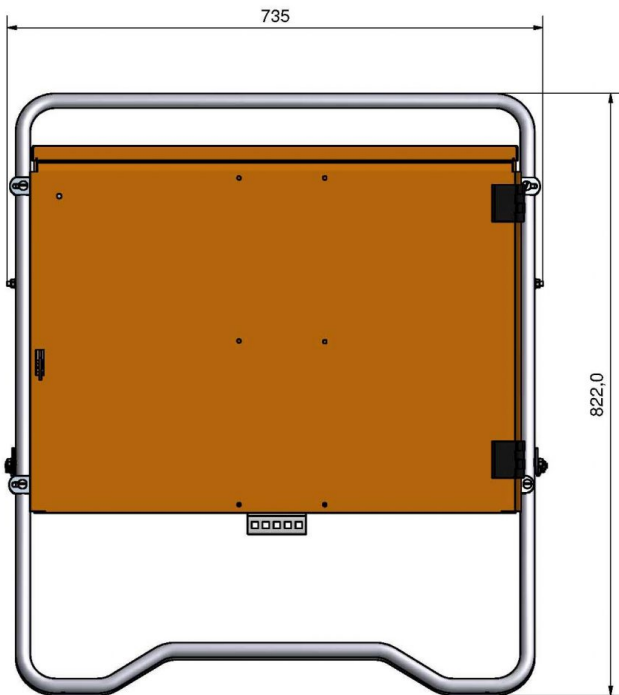

TEMPORARY POWER SUPPLY CABINET WITH METER 63 A

Temporary power supply cabinet with meter for heavy site use. Sturdy and compact case with lockable door and folding stainless foot. The frame of the cabinet is made of powder-coated and corrosion-resistant 2 mm aluminum. Space reserve for kWh meter. Weight 23 kg.

SKU: S19175

TECHNICAL ATTRIBUTES

Nominal Current	63 A	RCD	30 mA ja 300 mA
Nominal voltage	400 V (50 Hz)	Short-circuit resistance	I _{cf} = 17 kA
Input fuses	DIII 63 A	Weight	23 kg
Size of the input cable	1 x 16-95	Dimensions (H x W x D)	822 x 735 x 279 mm
Fixed outlet	1 x 63 A	Enclosure class	IP44
Fuse output	1 x SLK 160	Model	ZSF63/1/1111-11
Socket outlets	1 x 16A (230V), 1 x 16A, 1 x 32A, 1 x 63A	Ordering number	S19175
		Approvals	CE

DIAGRAM IMAGES

1	2	3	4	5	6	7	8	9	10
---	---	---	---	---	---	---	---	---	----

SATEMA
 OSLO MICREL
 TIE22 57 93 00 TIE62 33 44 30

SF 63/1/1111-11 FI
 FINLAND
 SATEMA AB

ZSF 63/1/1111-11 S19175
 HS AS 1
 22.04.10 X X