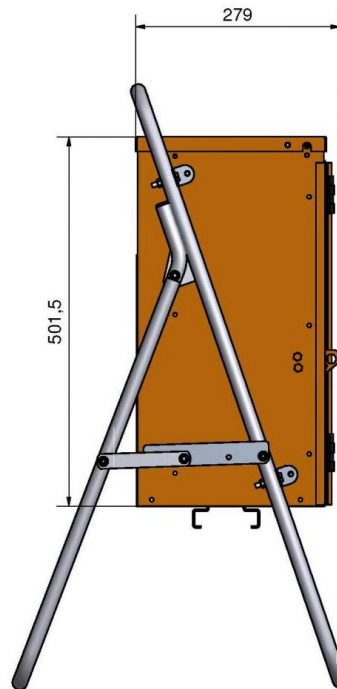

## TEMPORARY POWER SUPPLY CABINET WITH METER 63 A

Temporary power supply cabinet with meter for heavy site use. Sturdy and compact case with lockable door and folding stainless foot. The frame of the cabinet is made of powder-coated and corrosion-resistant 2 mm aluminum. Space reserve for kWh meter. Weight 23 kg.

### TECHNICAL ATTRIBUTES

<b>Nominal Current</b>	63 A	<b>RCD</b>	30 mA ja 300 mA
<b>Nominal voltage</b>	400 V (50 Hz)	<b>Short-circuit resistance</b>	I <sub>cf</sub> = 17 kA
<b>Input fuses</b>	DIII 63 A	<b>Weight</b>	23 kg
<b>Size of the input cable</b>	1 x 16-95	<b>Dimensions (H x W x D)</b>	822 x 735 x 279 mm
<b>Fixed outlet</b>	1 x 63 A	<b>Enclosure class</b>	IP44
<b>Fuse output</b>	1 x SLK 160	<b>Model</b>	ZSF63/1/1111-11
<b>Socket outlets</b>	1 x 16A (230V), 1 x 16A, 1 x 32A, 1 x 63A	<b>Ordering number</b>	S19175
		<b>Approvals</b>	CE

# DIAGRAM IMAGES

1	2	3	4	5	6	7	8	9	10
---	---	---	---	---	---	---	---	---	----

**SATEMA**  
 OSLO MICREL  
 TIE22 57 93 00 TIE62 33 44 30

SF 63/1/1111-11 FI  
 FINLAND  
 SATEMA AB

ZSF 63/1/1111-11 S19175  
 HS AS 1  
 22.04.10 X X

## OTHER PRODUCT IMAGES