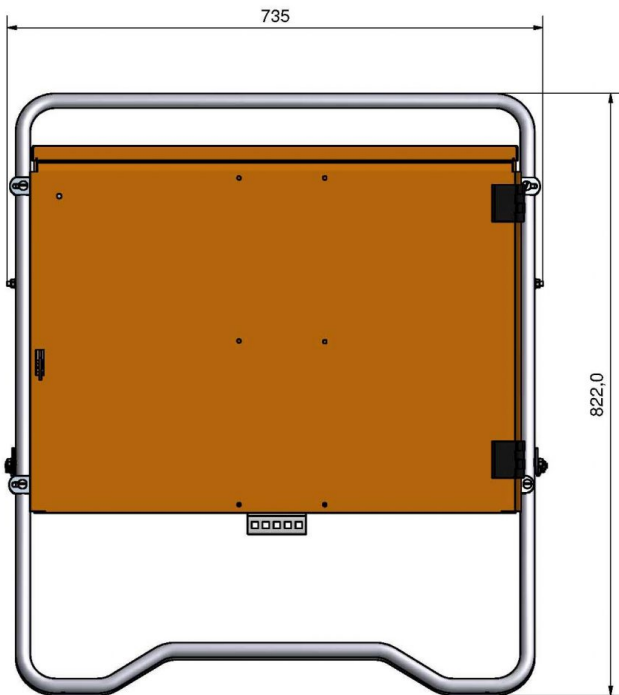

## TEMPORARY POWER SUPPLY CABINET WITH METER 63 A

Temporary power supply cabinet with meter for heavy site use. Sturdy and compact case with lockable door and folding stainless foot. The frame of the cabinet is made of powder-coated and corrosion-resistant 2 mm aluminum. Space reserve for kWh meter. Weight 23 kg.

# DIAGRAM IMAGES

1	2	3	4	5	6	7	8	9	10
---	---	---	---	---	---	---	---	---	----

**SATEMA**  
 OSLO MICREL  
 TIE22 57 93 00 TIE62 33 44 30

SF 63/1/1111-11 FI  
 FINLAND  
 SATEMA AB

ZSF 63/1/1111-11 S19175  
 HS AS 1  
 22.04.10 X X