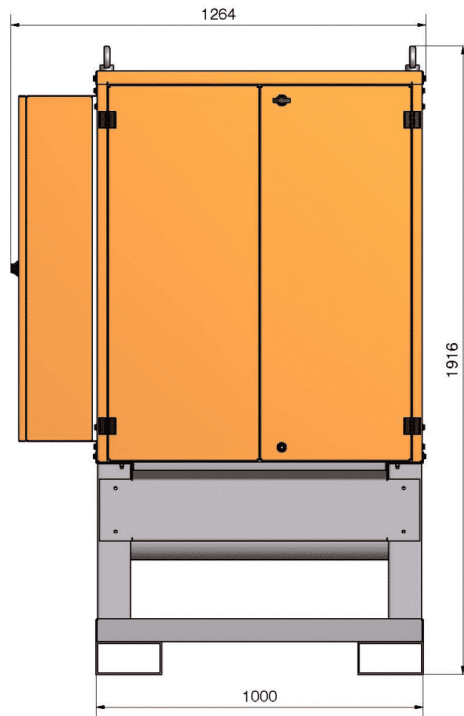

DIAGRAM IMAGES