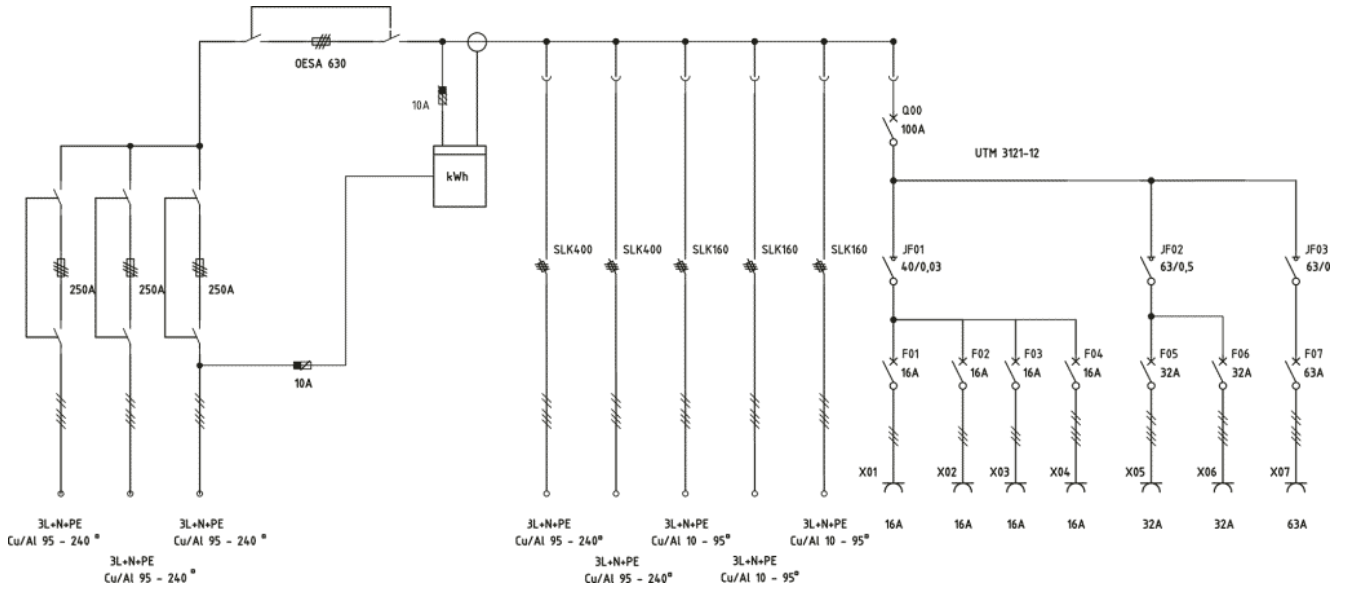

DIAGRAM IMAGES