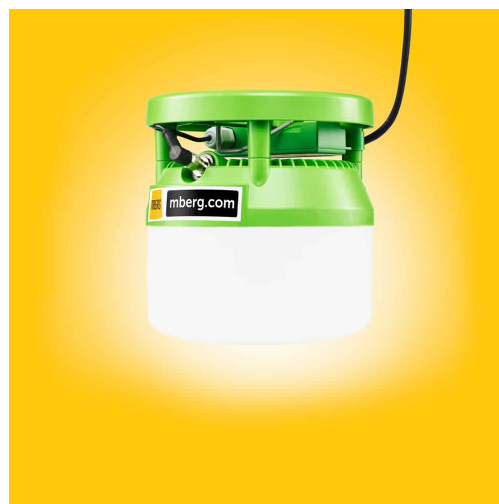

MBERG 2.0 48V SAFETY LIGHT

Light MBerg work light with battery backup. Normally it works like any MBerg light but during power failure it switched automatically to battery operation. Lights for 30 min with battery and after that switched off automatically to save battery. There is another 30 min left in the battery so there is never complete black out at the site. Battery box is located under the handle so it is easy to replace the battery without opening the whole light fixture. On the battery box there are signal lights that show if the battery is charging, in use, ok or not ok. There is a off-switch on the battery box.

Battery is covered with heating film so it can be charged even in freezing temperatures. Flicker free light. Made in Finland.

SKU: 21301017

TECHNICAL ATTRIBUTES

Voltage	48 V AC/DC	IP-rating	IP44
Power	21 W	Cable	1,5m 2×1,5mm ²
Light source	LED-modul	Charging time	12 h
Color temperature	5000 K	Operating time with battery	40 min + 30 min
Weight	0,8 kg	Warranty (years)	2 years